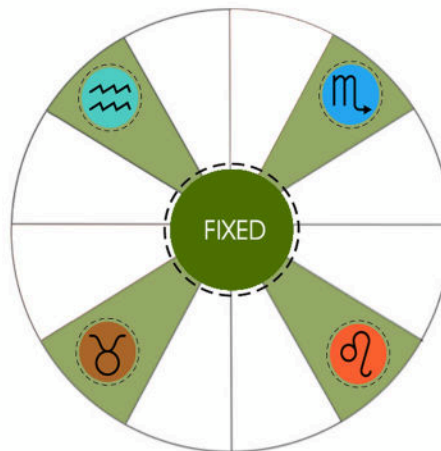

# MODALITIES

• Three groups of 4 signs each

– **Cardinal**

*Aries, Cancer, Libra, Capricorn*

– **Fixed**

*Taurus, Leo, Scorpio, Aquarius*

– **Mutable**

*Gemini, Virgo, Sagittarius, Pisces*

• Describe **general approach to getting things done**

**CARDINAL** signs

- ♈ Aries
- ♋ Cancer
- ♎ Libra
- ♏ Capricorn

Characteristics of **CARDINAL** Signs

- Initiators
- Impatient
- Keep things moving forward

**FIXED** signs

- ♉ Taurus
- ♌ Leo
- ♏ Scorpio
- ♒ Aquarius

Characteristics of **FIXED** Signs

- Builders
- Managers
- Keep things going

**MUTABLE** signs

- ♊ Gemini
- ♍ Virgo
- ♐ Sagittarius
- ♓ Pisces

Characteristics of **MUTABLE** Signs