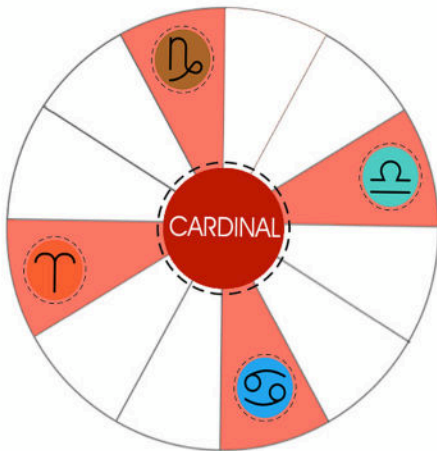

# MODALITIES

• Three groups of 4 signs each

– **Cardinal**

*Aries, Cancer, Libra, Capricorn*

– **Fixed**

*Taurus, Leo, Scorpio, Aquarius*

– **Mutable**

*Gemini, Virgo, Sagittarius, Pisces*

• Describe **general approach to getting things done**

**CARDINAL** signs

- ♈ Aries
- ♋ Cancer
- ♎ Libra
- ♏ Capricorn

Characteristics of **CARDINAL** Signs

- Initiators
- Impatient
- Keep things moving forward

**FIXED** signs

- ♉ Taurus
- ♌ Leo
- ♏ Scorpio
- ♒ Aquarius

Characteristics of **FIXED** Signs

- Builders
- Managers
- Keep things going

**MUTABLE** signs

- ♊ Gemini
- ♍ Virgo
- ♐ Sagittarius
- ♓ Pisces

Characteristics of **MUTABLE** Signs