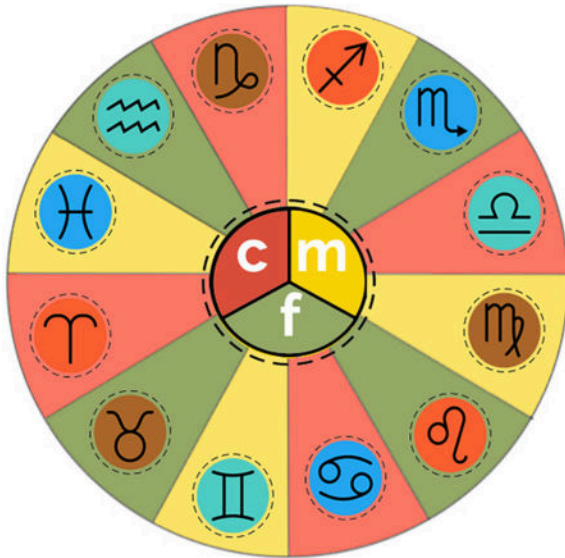

# MODALITIES

• Three groups of 4 signs each

– **Cardinal**

*Aries, Cancer, Libra, Capricorn*

– **Fixed**

*Taurus, Leo, Scorpio, Aquarius*

– **Mutable**

*Gemini, Virgo, Sagittarius, Pisces*

• Describe **general approach to getting things done**

**CARDINAL** signs

- ♈ Aries
- ♋ Cancer
- ♎ Libra
- ♏ Capricorn

Characteristics of **CARDINAL** Signs

- Initiators
- Impatient
- Keep things moving forward

**FIXED** signs

- ♉ Taurus
- ♌ Leo
- ♏ Scorpio
- ♒ Aquarius

Characteristics of **FIXED** Signs

- Builders
- Managers
- Keep things going

**MUTABLE** signs

- ♊ Gemini
- ♍ Virgo
- ♐ Sagittarius
- ♓ Pisces

Characteristics of **MUTABLE** Signs