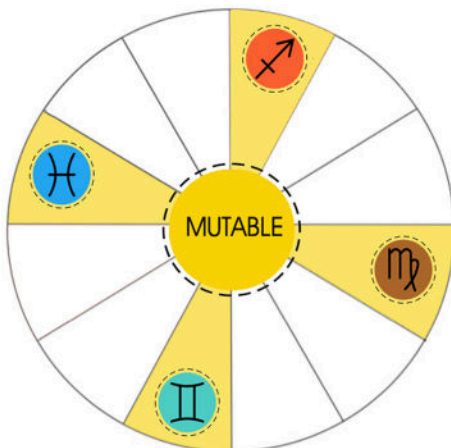

# MODALITIES

• Three groups of 4 signs each

– **Cardinal**

*Aries, Cancer, Libra, Capricorn*

– **Fixed**

*Taurus, Leo, Scorpio, Aquarius*

– **Mutable**

*Gemini, Virgo, Sagittarius, Pisces*

• Describe **general approach to getting things done**

**CARDINAL** signs

- ♈ Aries
- ♋ Cancer
- ♎ Libra
- ♏ Capricorn

Characteristics of **CARDINAL** Signs

- Initiators
- Impatient
- Keep things moving forward

**FIXED** signs

- ♉ Taurus
- ♌ Leo
- ♏ Scorpio
- ♒ Aquarius

Characteristics of **FIXED** Signs

- Builders
- Managers
- Keep things going

**MUTABLE** signs

- ♊ Gemini
- ♍ Virgo
- ♐ Sagittarius
- ♓ Pisces

Characteristics of **MUTABLE** Signs